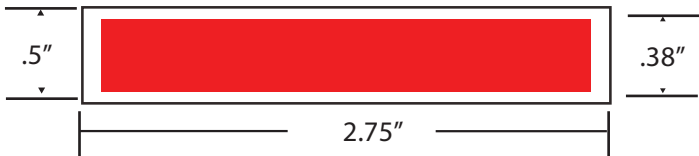

1/2" Large Band

2.75" x 0.5" x 0.10"

Imprint Area: 2.55" x 0.38"

RED = PRINTABLE AREA